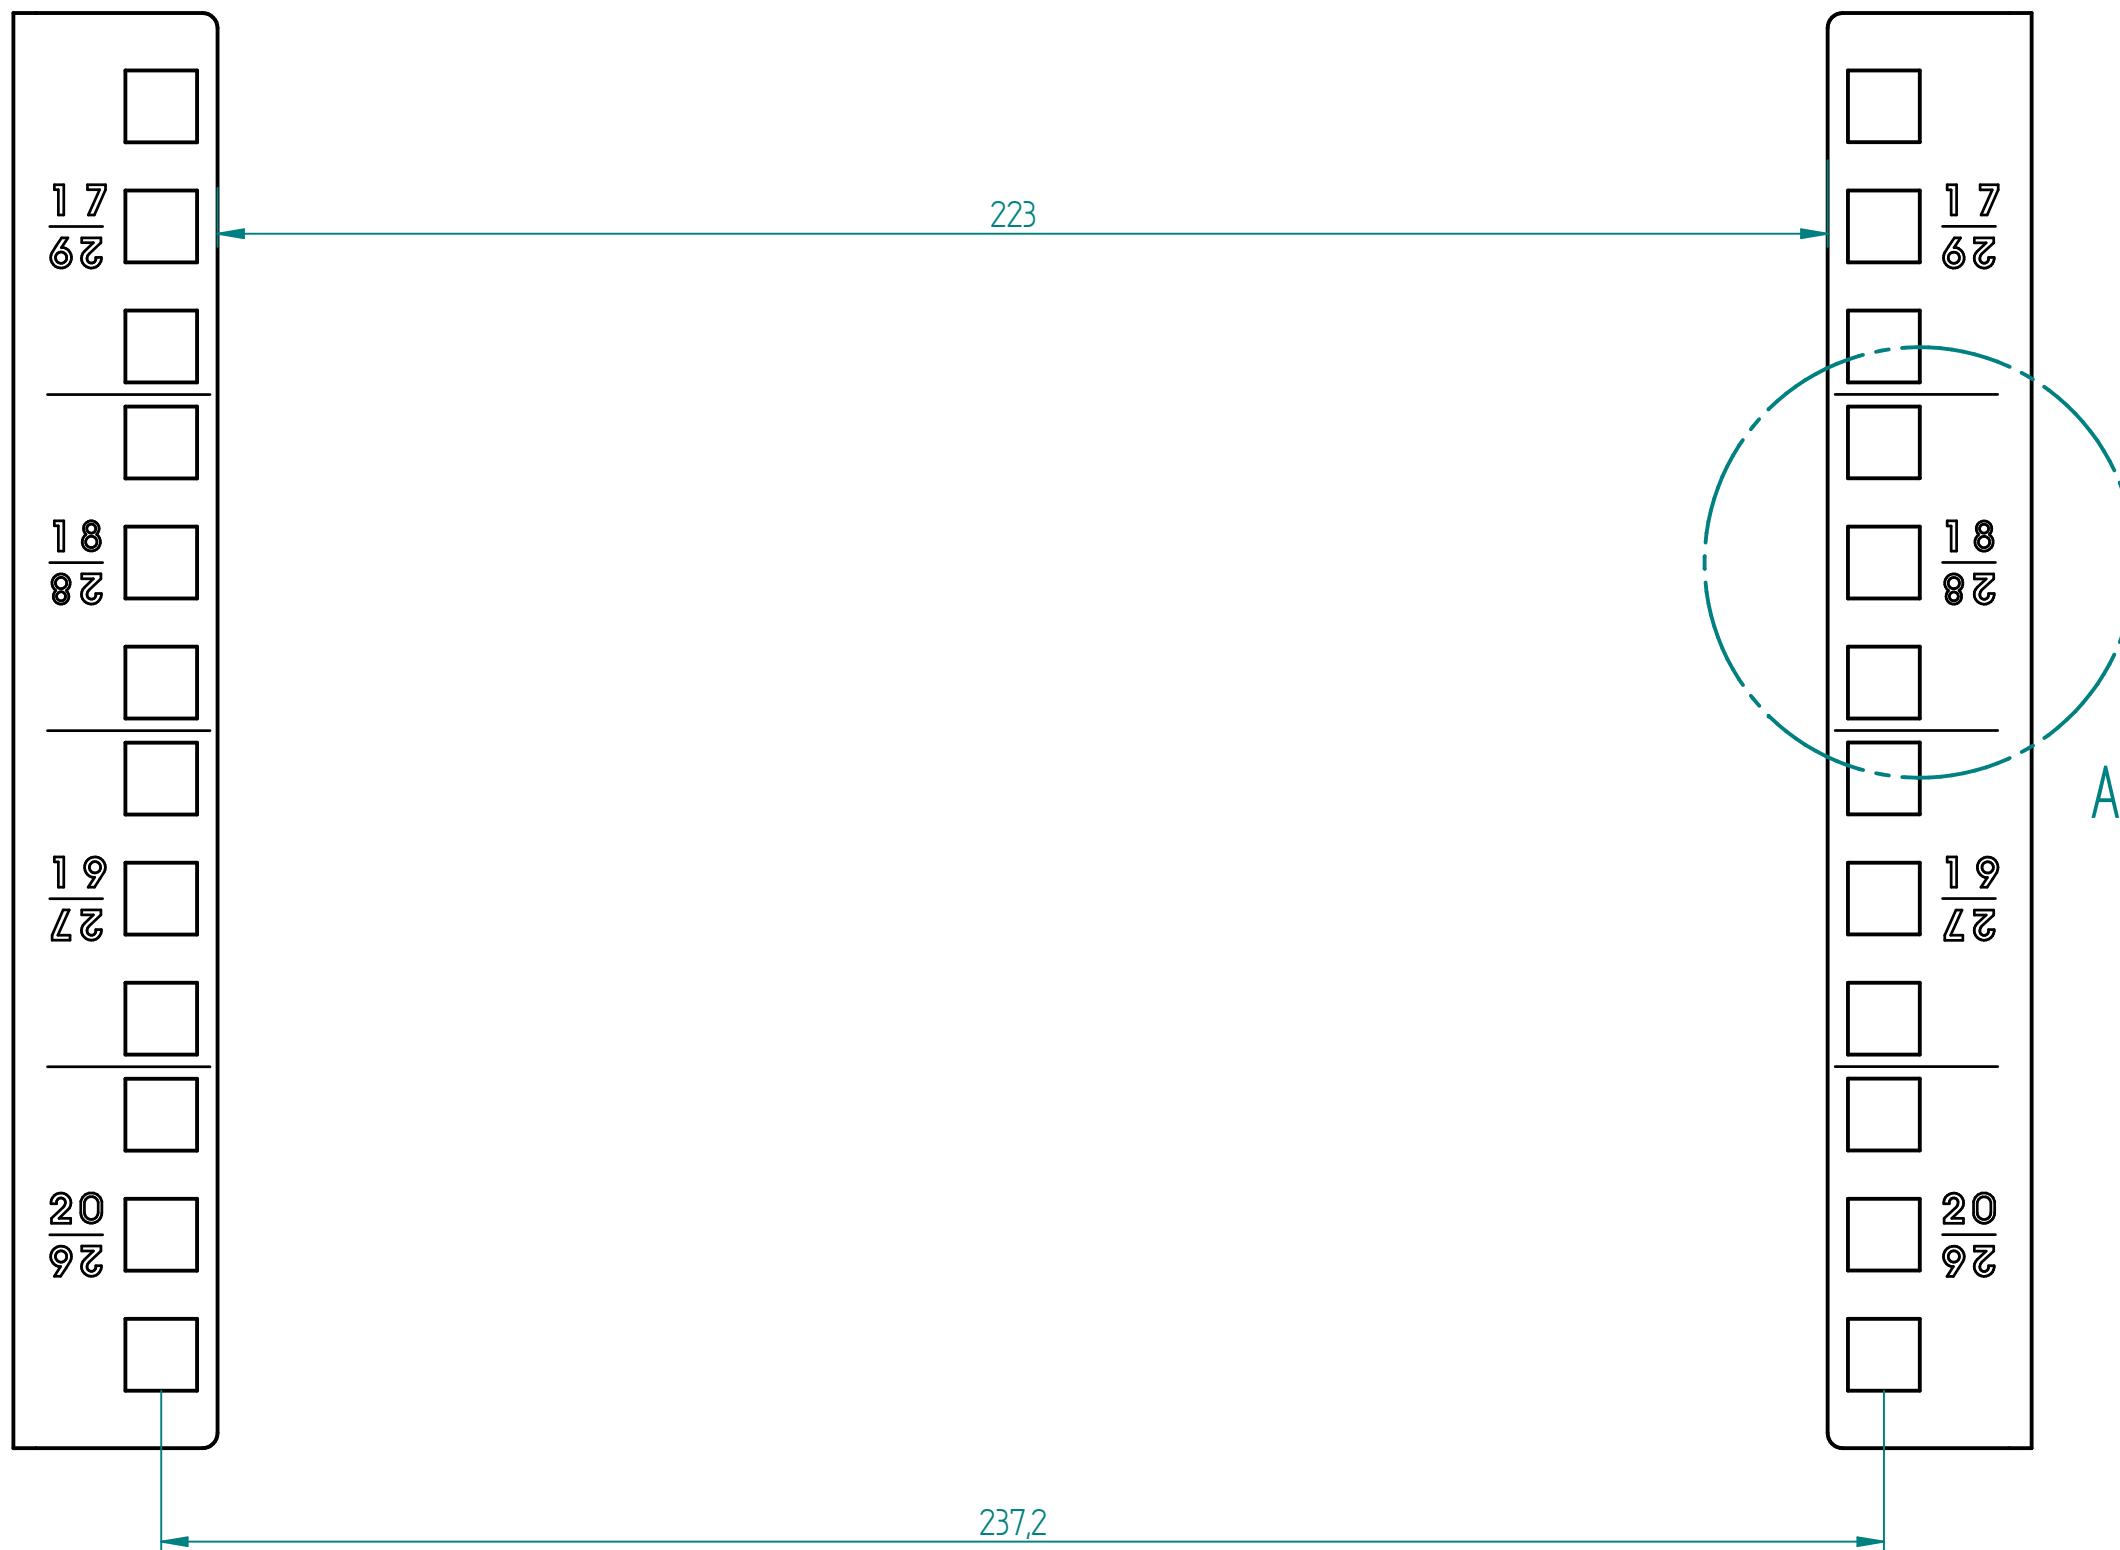

19"

10''

DETAIL A

DETAIL A

1U

1U

DETAIL C

Stredové VL

D

B

DETAIL D

DETAIL B