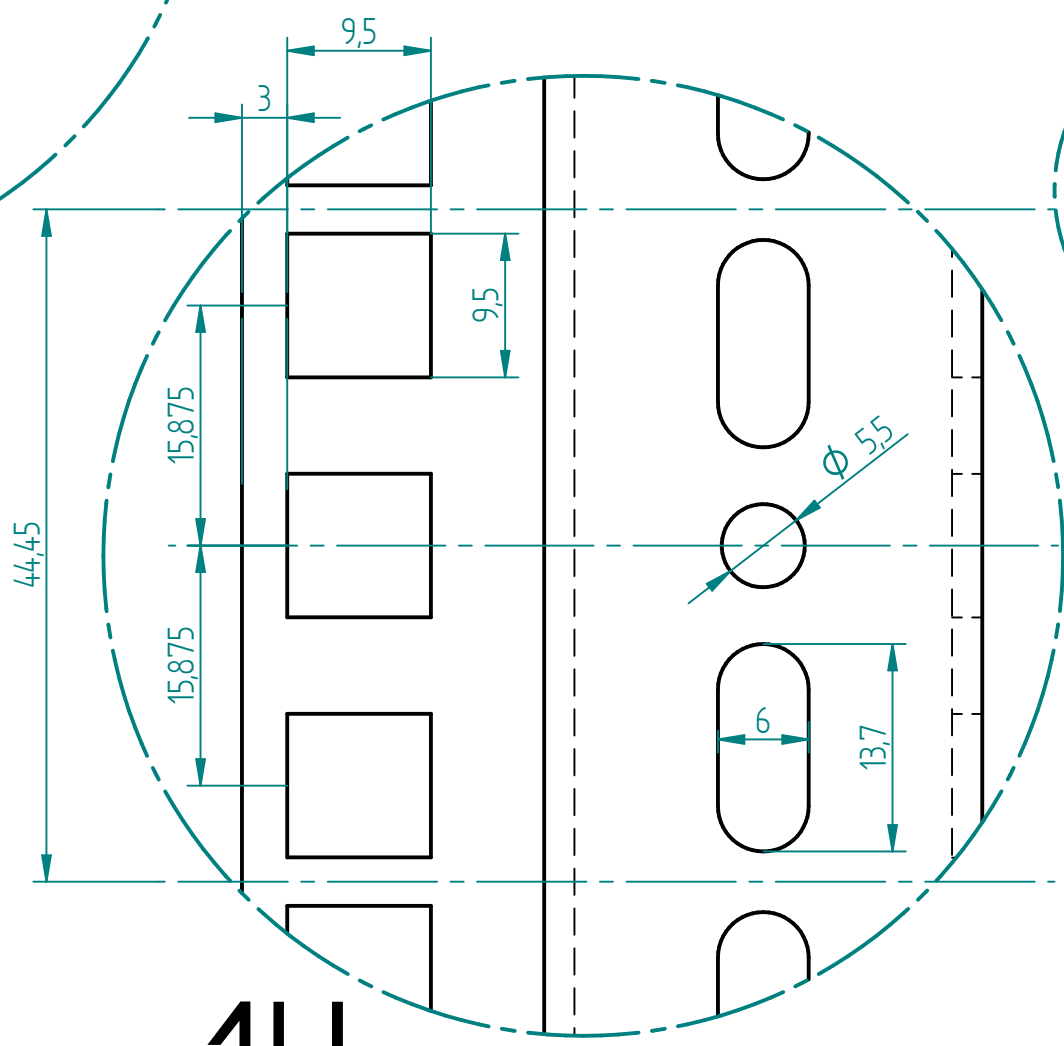

19"

10''

DETAIL A

DETAIL A

1U

1U

DETAIL C

Stredové VL