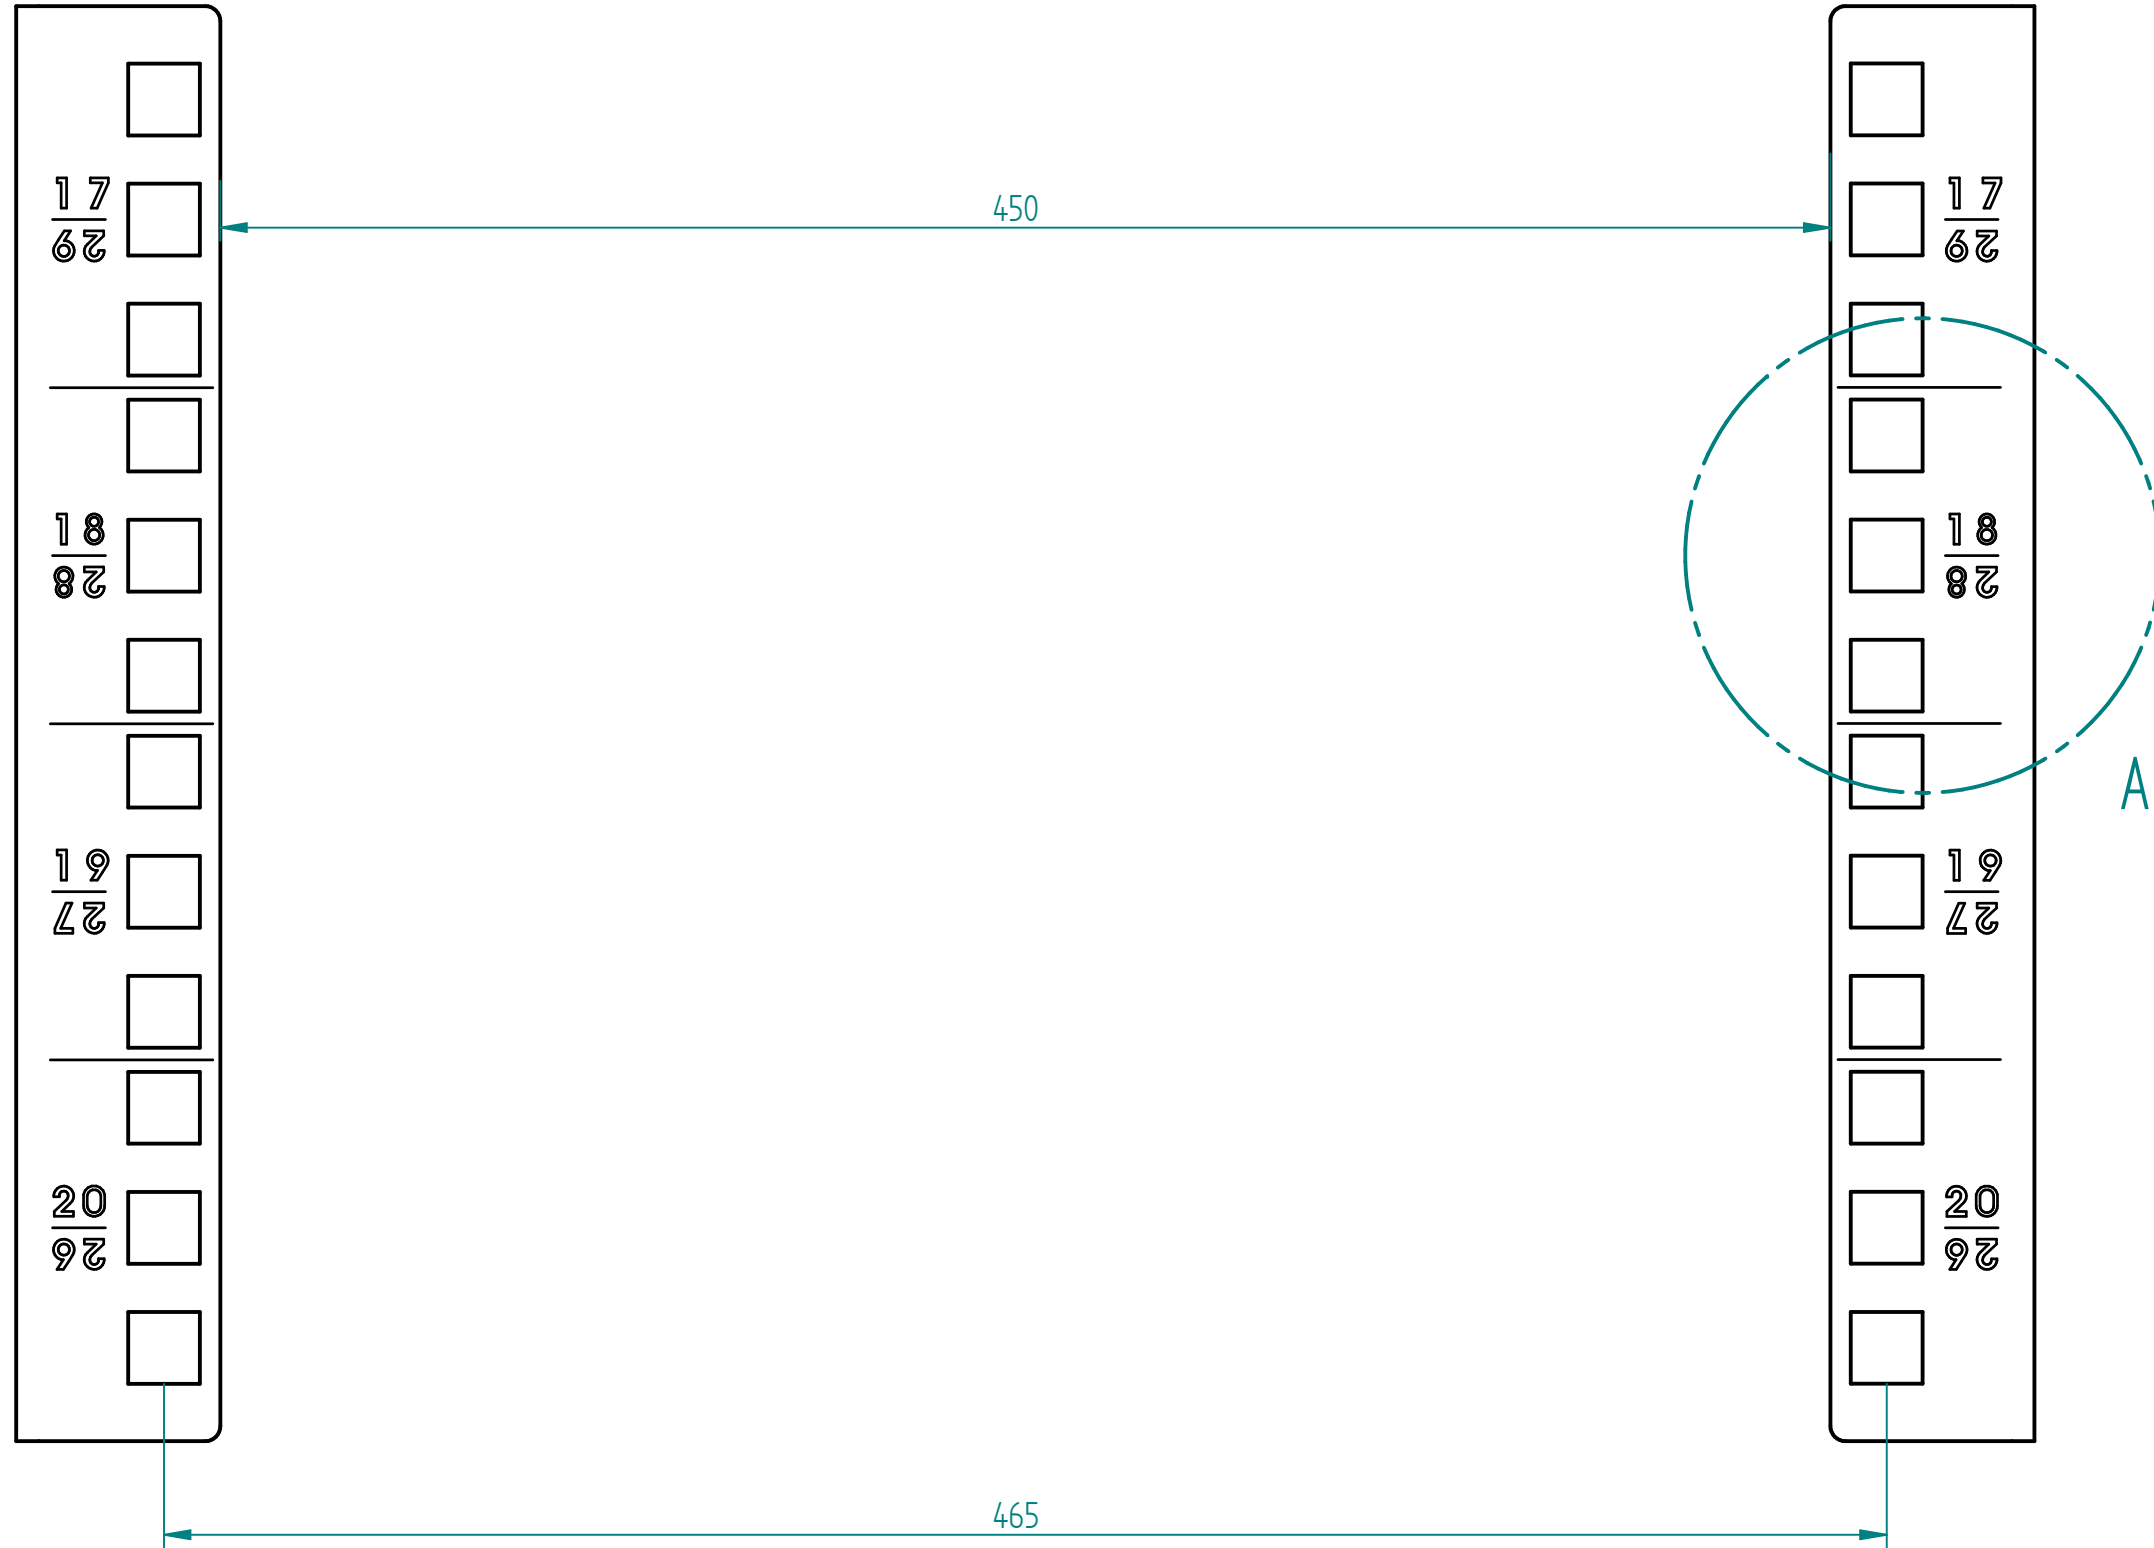

19"

10''

DETAIL A

DETAIL A

1U

1U

DETAIL C

Stredové VL

D

B

DETAIL D

DETAIL B