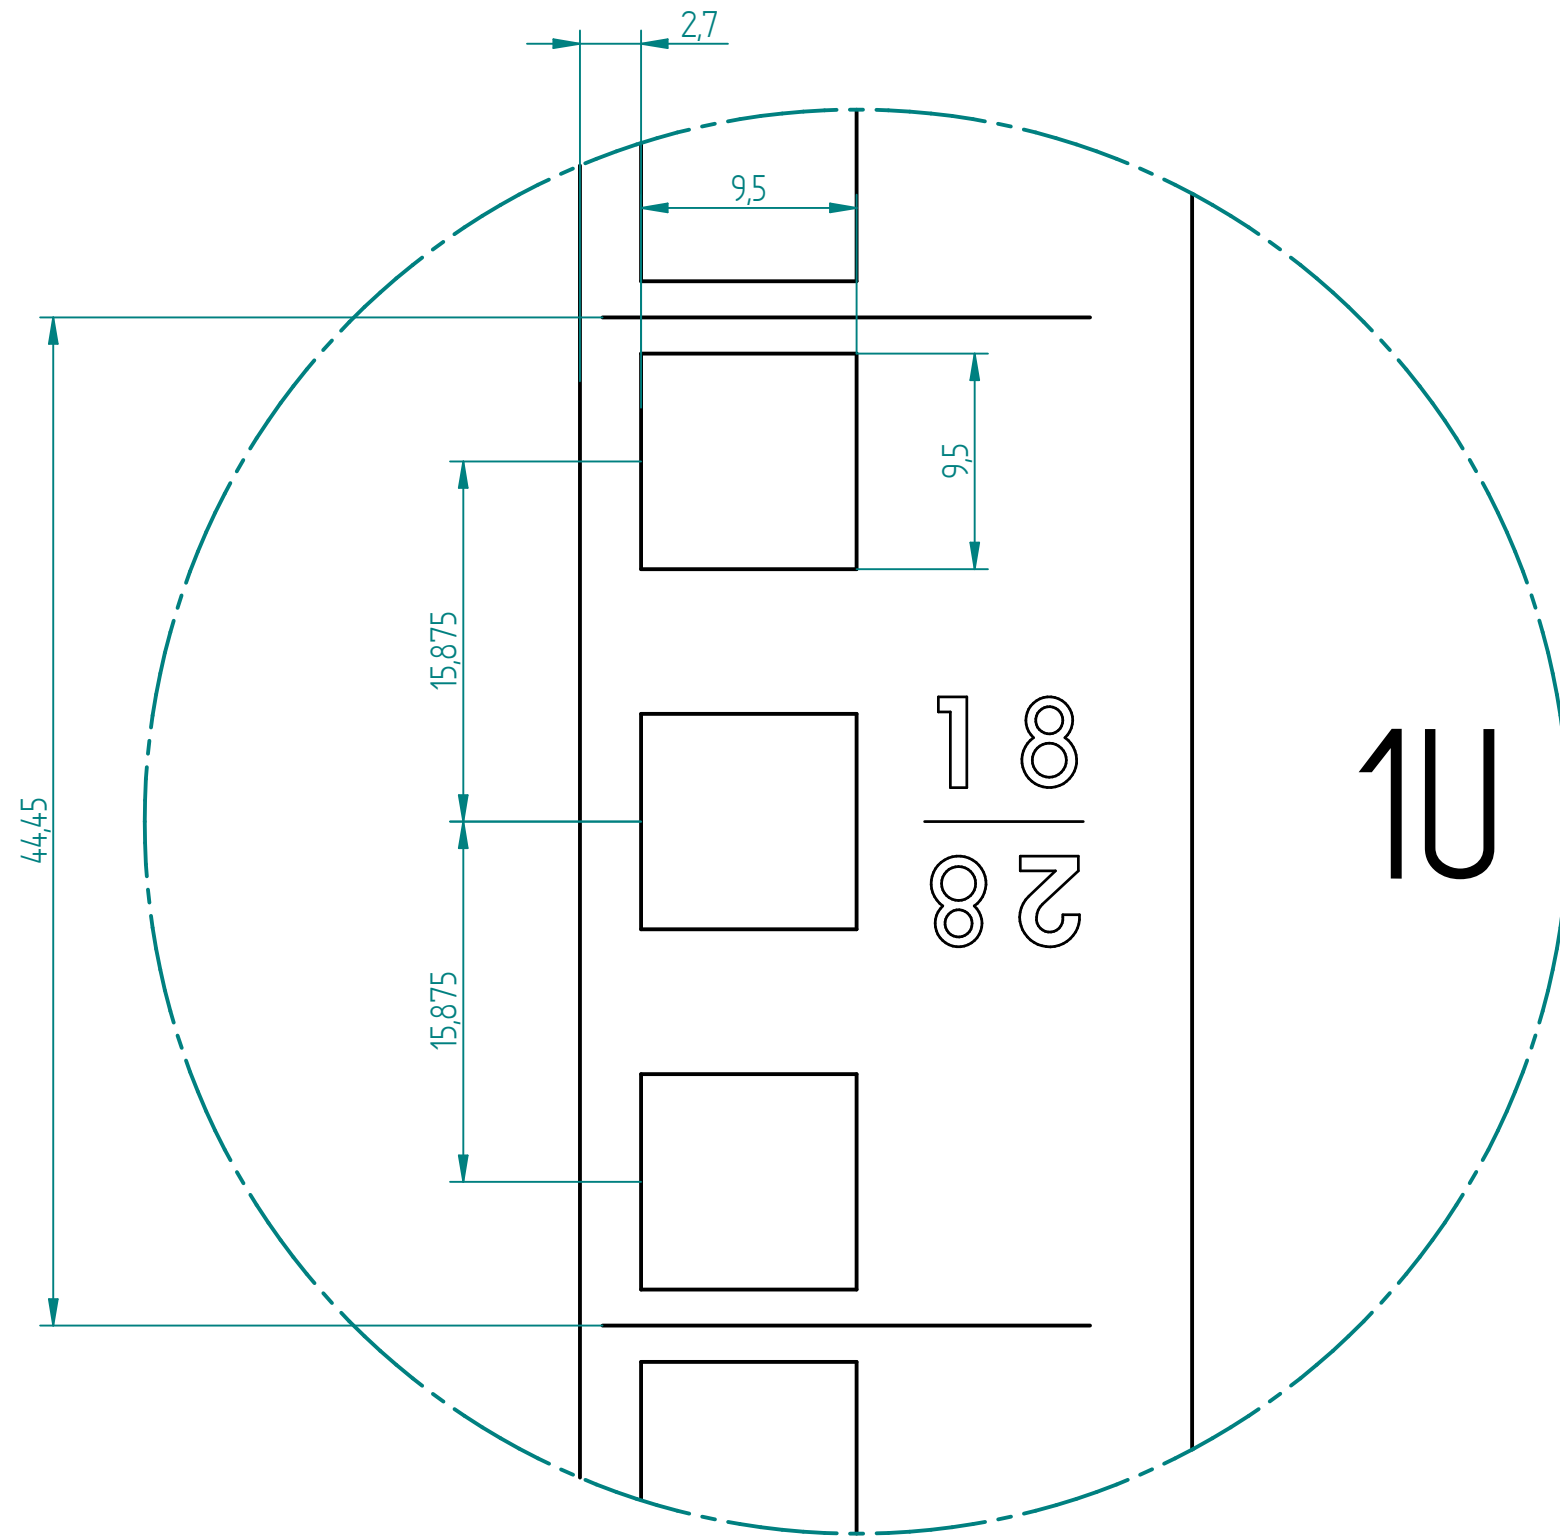

19"

10''

DETAIL A

DETAIL A

1U

1U

DETAIL C

Stredové VL